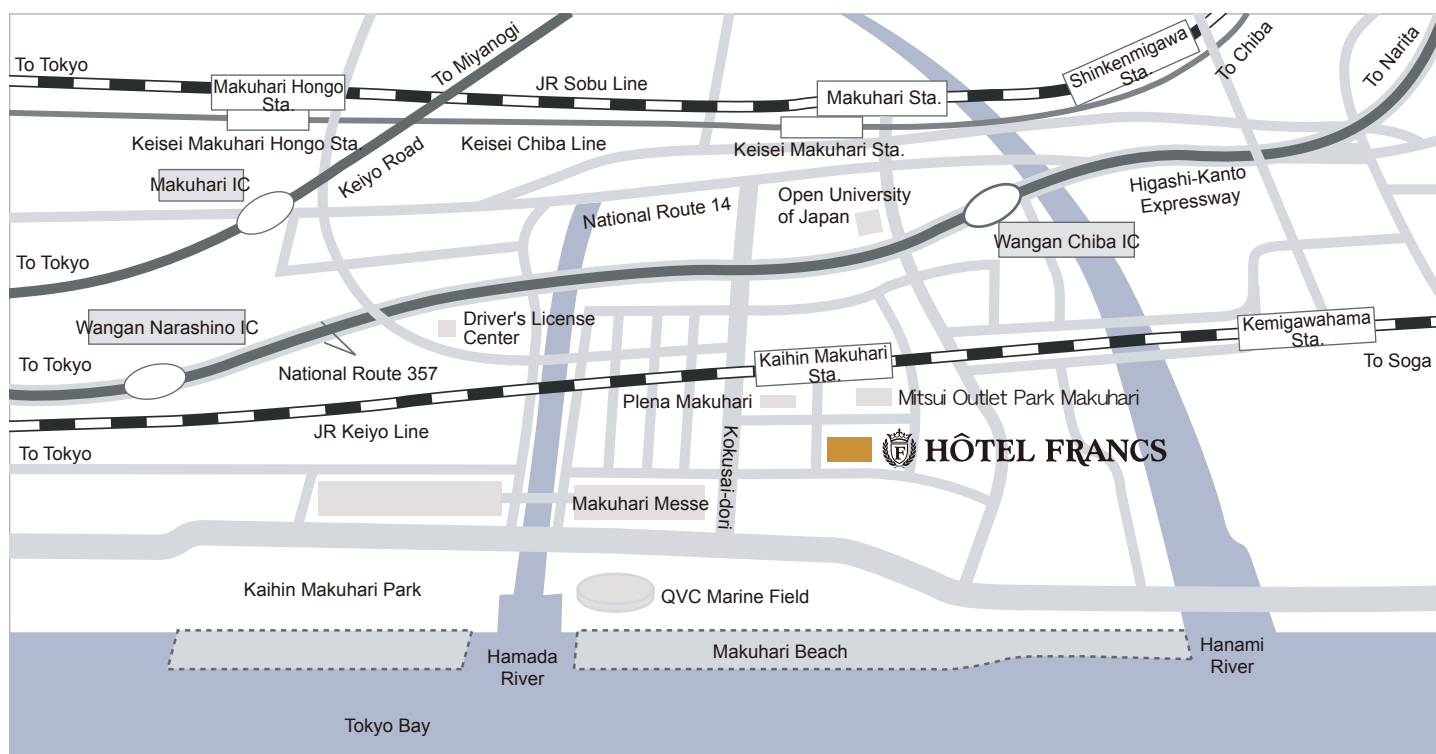

Greater area map

Area map

Transportation

By train Three-minute walk from the Kaihin Makuhari Station on the JR Keiyo Line

By car About five-minute drive from the Wangan Narashino Interchange on the Higashi-Kanto Expressway