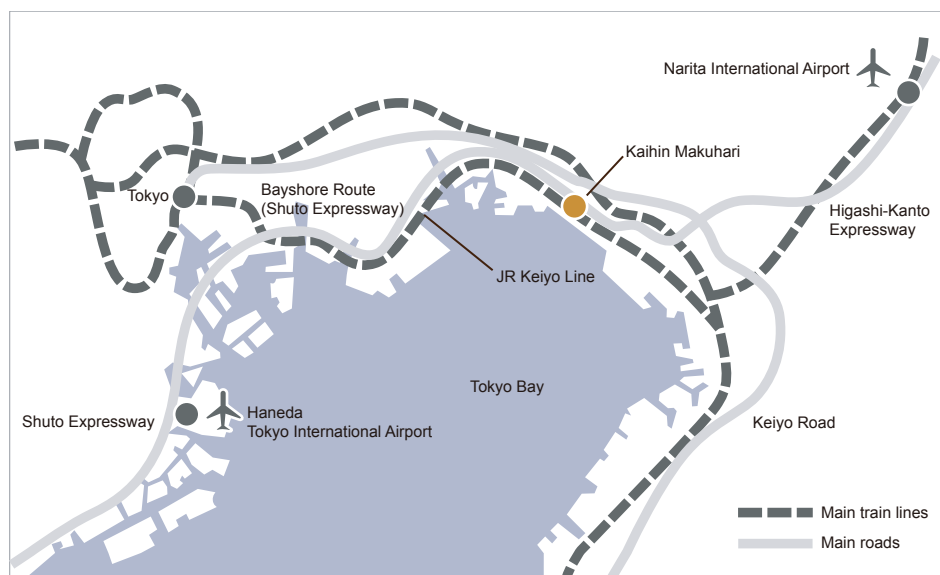

Greater area map

Area map

Transportation

By train Three-minute walk from the Kaihin Makuhari Station on the JR Keiyo Line

By car About five-minute drive from the Wangan Narashino Interchange on the Higashi-Kanto Expressway